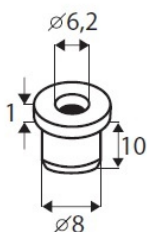

PRODUCT SHEET

Description:

Glass Pivot Hinge 40x27x3mm 4-8mm Glass, Brass SS-Look Max Door Weight Per Pair 8 Kg, Max Door Size 500 x 800mm

Item number:

15.06.072-0

Units	Box	Carton	HS Code	Barcode
Pair	1	60	8302100090	 5704866440981

SISO A/S

Mileparken 11
DK-2740 Skovlunde
Denmark
VAT: DK 24786013

Phone +45 45 830 900

www.siso.dk
siso@siso.dk

Danske Bank
Nytorv Branch
Copenhagen
SWIFT: DABADKKK

Account no.
4180 3112 112936
IBAN Account
DK7230003112112936